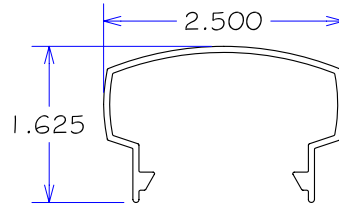

CABLE RAILING PROFILE

A1 TOP RAIL

3/16" S/S CABLE

A11 BOTTOM RAIL

A13 & A8 MATED POST TUBING

CABLE RAILING ELEVATION