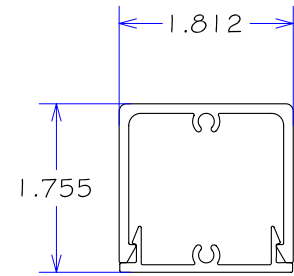

CABLE RAILING PROFILE

A1 TOP RAIL

3/16" S/S CABLE

A11 BOTTOM RAIL

A13 & A8 MATED POST TUBING

CABLE RAILING ELEVATION