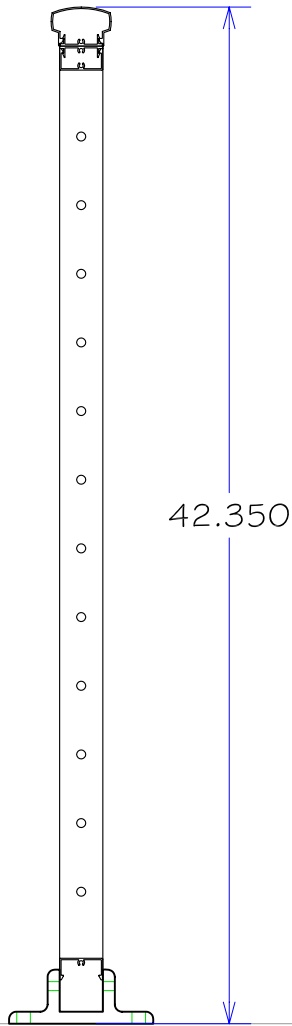

CABLE RAILING PROFILE

A1 TOP RAIL

3/16" S/S CABLE

A11 BOTTOM RAIL

A13 & A8 MATED POST TUBING

CABLE RAILING ELEVATION