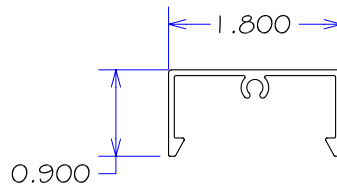

CABLE RAILING PROFILE

A1 TOP RAIL

3/16" S/S CABLE

A11 BOTTOM RAIL

A13 & A8 MATED POST TUBING

CABLE RAILING ELEVATION