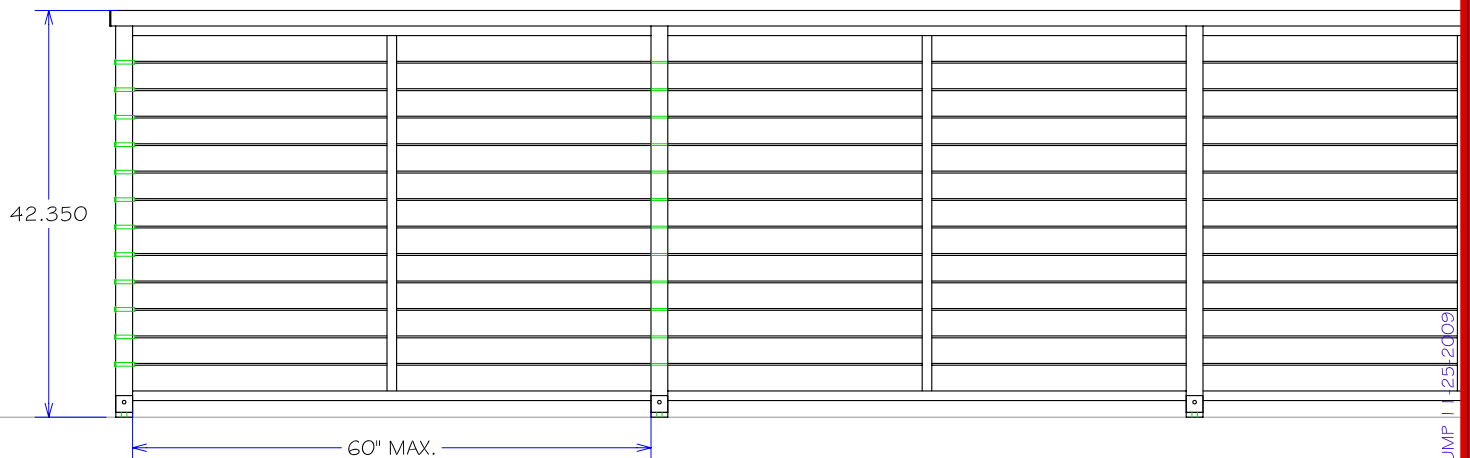

CABLE RAILING PROFILE

A1 TOP RAIL

3/16" S/S CABLE

A11 BOTTOM RAIL

A13 & A8 MATED POST TUBING

CABLE RAILING ELEVATION