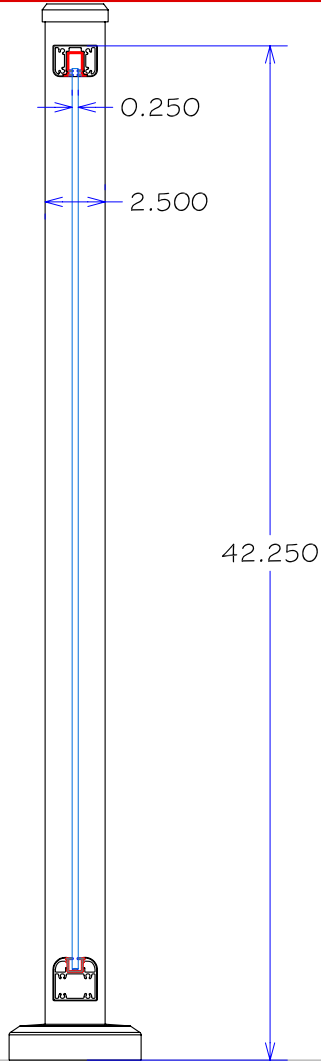

## 'iRAIL' 200 SERIES GLASS RAILING

200 GLASS RAILING PROFILE

A200 TOP RAIL

A41 TOP CHANNEL

A40 BOTTOM CHANNEL

A203 POST TUBING

200 GLASS RAILING ELEVATION