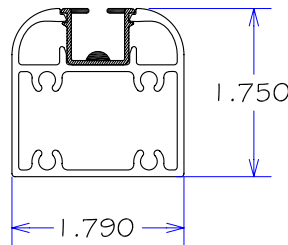

## 'iRAIL' 200 SERIES GLASS RAILING

200 GLASS RAILING PROFILE

A200 TOP RAIL

A41 TOP CHANNEL

A40 BOTTOM CHANNEL

A203 POST TUBING

200 GLASS RAILING ELEVATION