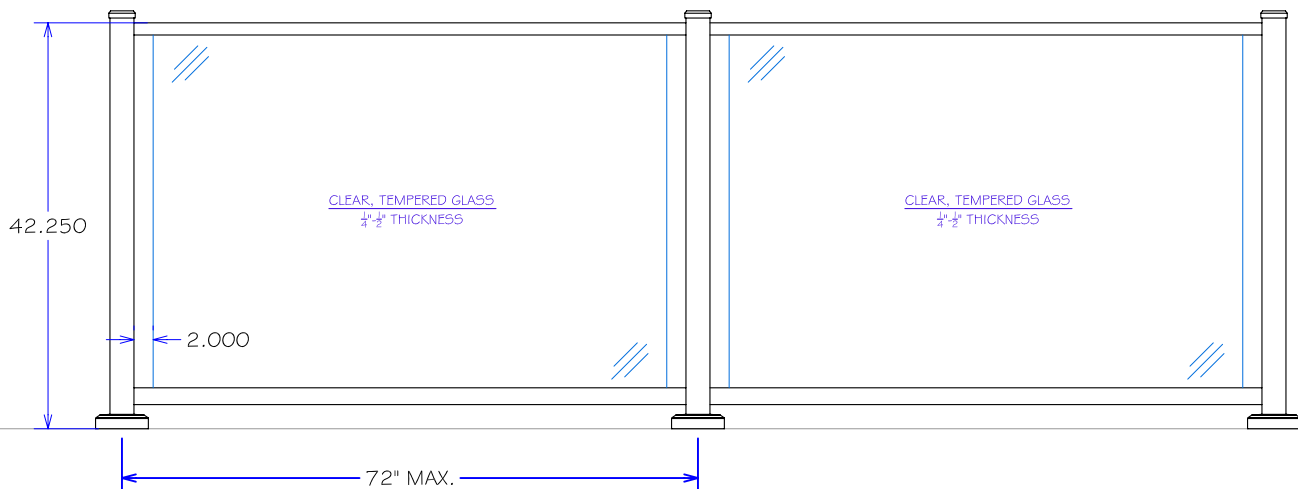

## 'iRAIL' 200 SERIES GLASS RAILING

200 GLASS RAILING PROFILE

A200 TOP RAIL

A41 TOP CHANNEL

A40 BOTTOM CHANNEL

A203 POST TUBING

200 GLASS RAILING ELEVATION